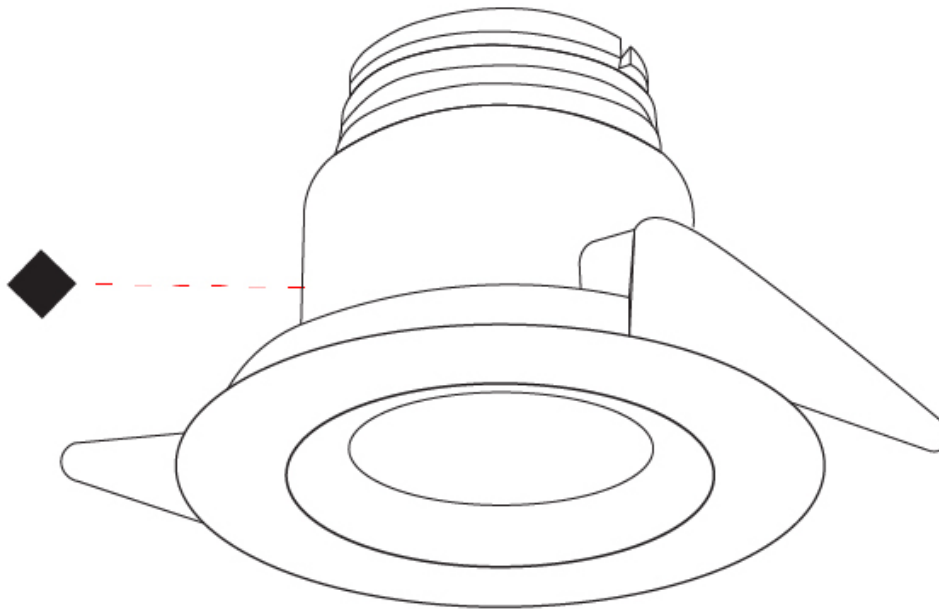

NILO D RECESSED

A1250001-

PROJECT

TYPE

SPECIFIER

QUANTITY

DATE